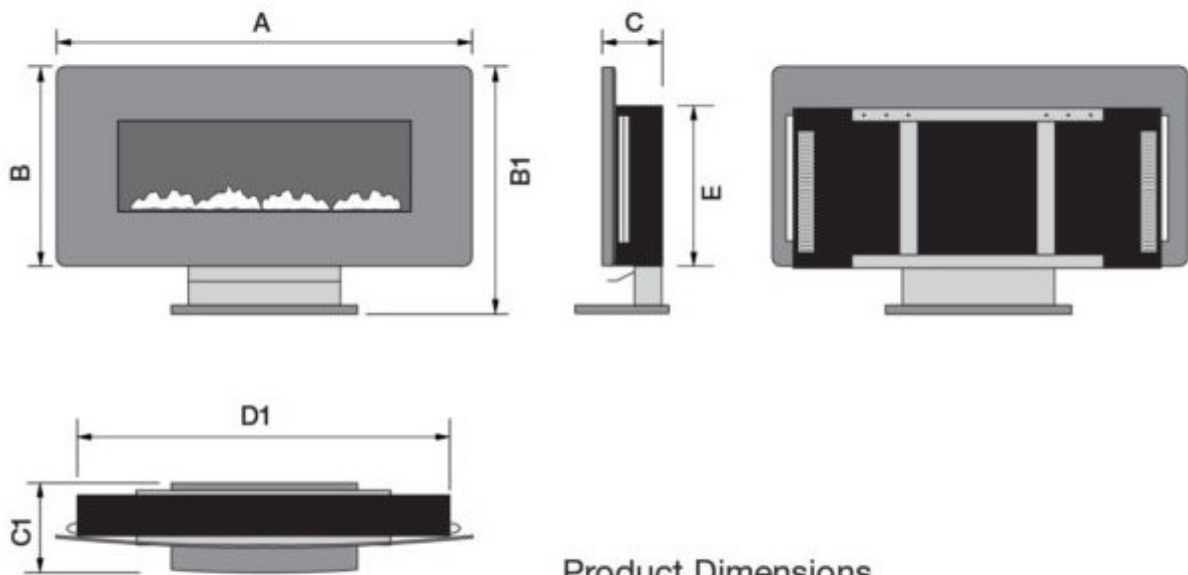

## Product Schematics

Wall Mounted Or Freestanding Electric Fire

### Product Dimensions

A. Overall width	915mm
B. Overall height	440mm
B1. Overall height/With stand	550mm
C. Overall/Firebox depth	125mm
C1. Overall/Stand depth	249mm
D1. Firebox width	820mm
E. Firebox height	360mm

This diagram is for guidance only and is not to scale.  
All sizes are approximate.